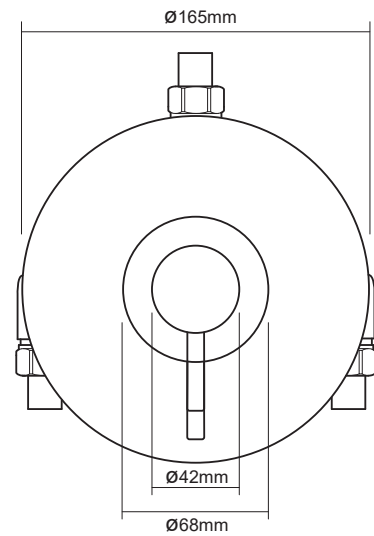

Installation

- 15mm compression to flat face union
- 1/2" BSP bottom

End User

- Separate tamper proof flow and temperature controls for ease of use
- Automatic shutdown safety feature should either the hot or cold water supplies fail
- Thermostatic temperature control and Type 3 (TMV) approval for added peace of mind
- KIWA UK Reg 4 approved for water supply regulations compliance
- Grab kit includes dual purpose grab riser rail able to withstand up to 150kg
- Suitable for all pressure systems
- Rub clean, five spray pattern shower head
- 2m anti-twist hose

Elina Concentric Type 3 TMV Mixer

Thermostatic Inclusive Mixer Shower

Shower

Temperature Control	Thermostatic
Plumbing System Compatibility	All systems
Inlet Connection	15mm compression to flat face union
Outlet Connection	1/2" BSP bottom
Minimum Running Pressure/Flow	0.2 Bar @ 8 l/min
Maximum Running Pressure	5 Bar
Maximum Static Pressure	10 Bar
Flow Rate (min pressure) @ 0.1 Bar	7 l/min
Approvals, Complies with	KIWA Type 3 (thermostatic mixing valve), KIWA UK Water Regulation 4
Guarantee	5 years

Riser Rail Kit

Standard version	
Length	Approx 940mm
Diameter	25mm
Material	Stainless steel
Hose	2m anti-twist

Inclusive Shower Grab Riser Rail - Chrome
TSKINCGRBCH

8000 | Care Five Spray Shower Head - Chrome
TSHECARECHR