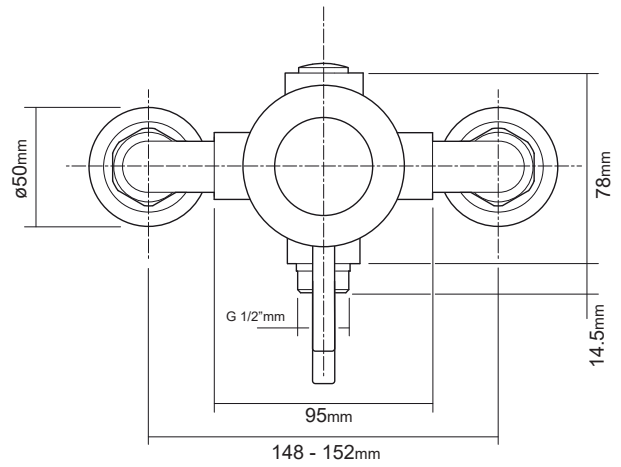

Elina Concentric Type 3 TMV Mixer

Thermostatic Inclusive Mixer Shower

Product Codes

Elina Type 3 TMV Concentric Mixer Shower - Built-in (Valve and grab kit)	ELICMINCBT
Elina Type 3 TMV Concentric Mixer Shower - Built-in (Valve Only)	ELICMINCBTVO
Elina Type 3 TMV Concentric Mixer Shower - Exposed (Valve Only)	ELICMINCEXVO
Elina Type 3 TMV Concentric Mixer Shower - Exposed (Valve and grab kit)	ELICMINCEX

Installation

- 15mm compression to flat face union
- 1/2" BSP bottom

End User

- Separate tamper proof flow and temperature controls for ease of use
- Automatic shutdown safety feature should either the hot or cold water supplies fail
- Thermostatic temperature control and Type 3 (TMV) approval for added peace of mind
- KIWA UK Reg 4 approved for water supply regulations compliance
- Grab kit includes dual purpose grab riser rail able to withstand up to 150kg
- Suitable for all pressure systems
- Rub clean, five spray pattern shower head
- 2m anti-twist hose

Elina Concentric Type 3 TMV Mixer

Thermostatic Inclusive Mixer Shower

Shower

Temperature Control	Thermostatic
Plumbing System Compatibility	All systems
Inlet Connection	15mm compression to flat face union
Outlet Connection	1/2" BSP bottom
Minimum Running Pressure/Flow	0.2 Bar @ 8 l/min
Maximum Running Pressure	5 Bar
Maximum Static Pressure	10 Bar
Flow Rate (min pressure) @ 0.1 Bar	7 l/min
Approvals, Complies with	KIWA Type 3 (thermostatic mixing valve), KIWA UK Water Regulation 4
Guarantee	5 years

Riser Rail Kit

Standard version	
Length	Approx 940mm
Diameter	25mm
Material	Stainless steel
Hose	2m anti-twist

Inclusive Shower Grab Riser Rail - Chrome
TSKINCGRBCH

8000 | Care Five Spray Shower Head - Chrome
TSHECARECHR